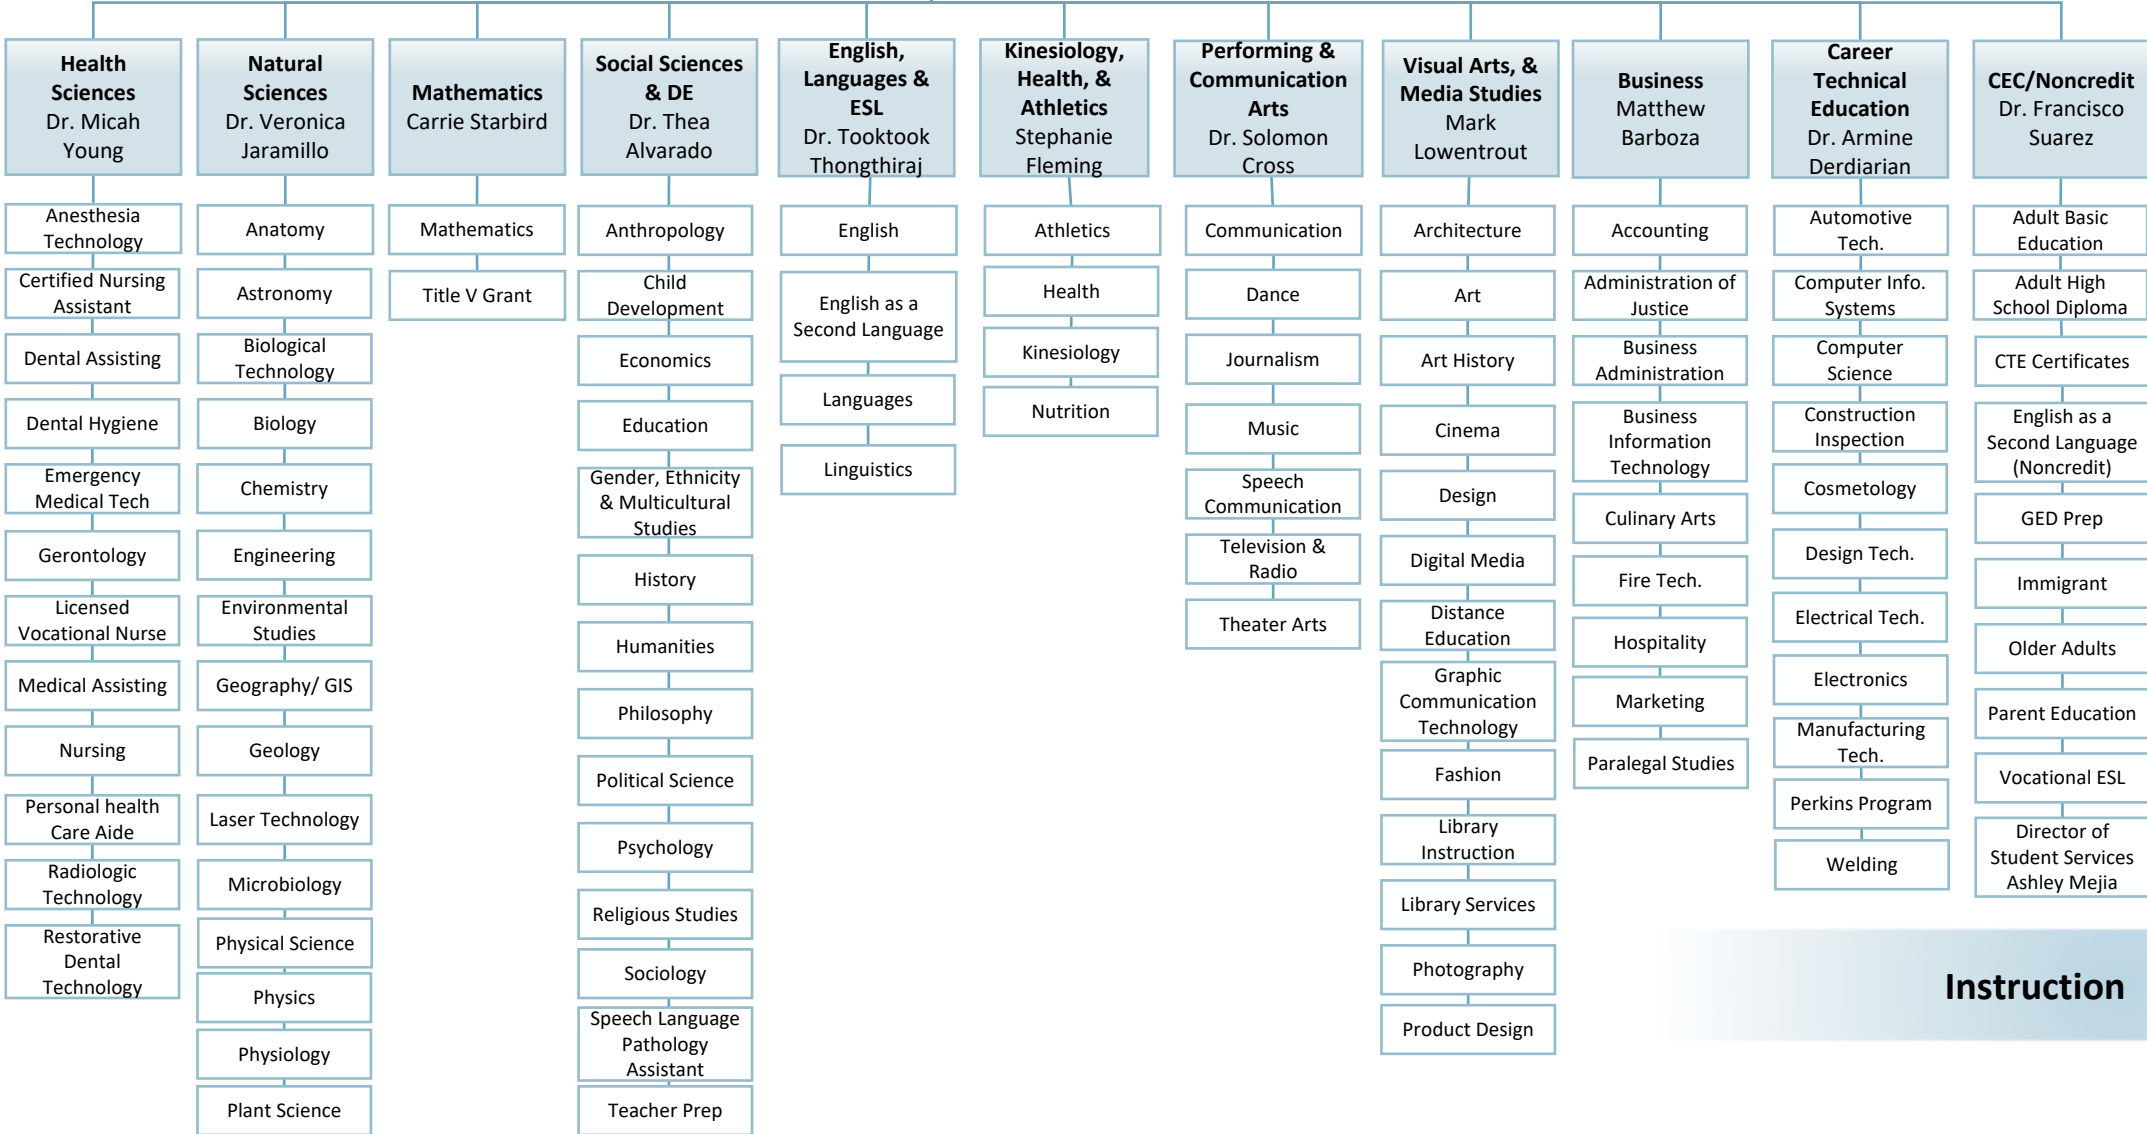

Instruction
Asst. Superintendent / Vice President
Chief Instructional Officer
Dr. Laura Ramirez

Jo Elyn McGrath
Executive Assistant

Academic Divisions

Academic Services
Jaclyn Cevallos

Enrollment Management
Matthew Barboza

Library & Educational Partnerships
Dr. Raquel Torres-Retana

Academic Affairs & Student Success Ctrs
Stephanie Fleming

Concurrent Enrollment
Dual Enrollment
PCC Northwest
Dr. Oronne Nwaneri
Assistant Dean

Curriculum / Catalog
Guided Pathways
Learning Outcomes
Writing Support Center

Instruction