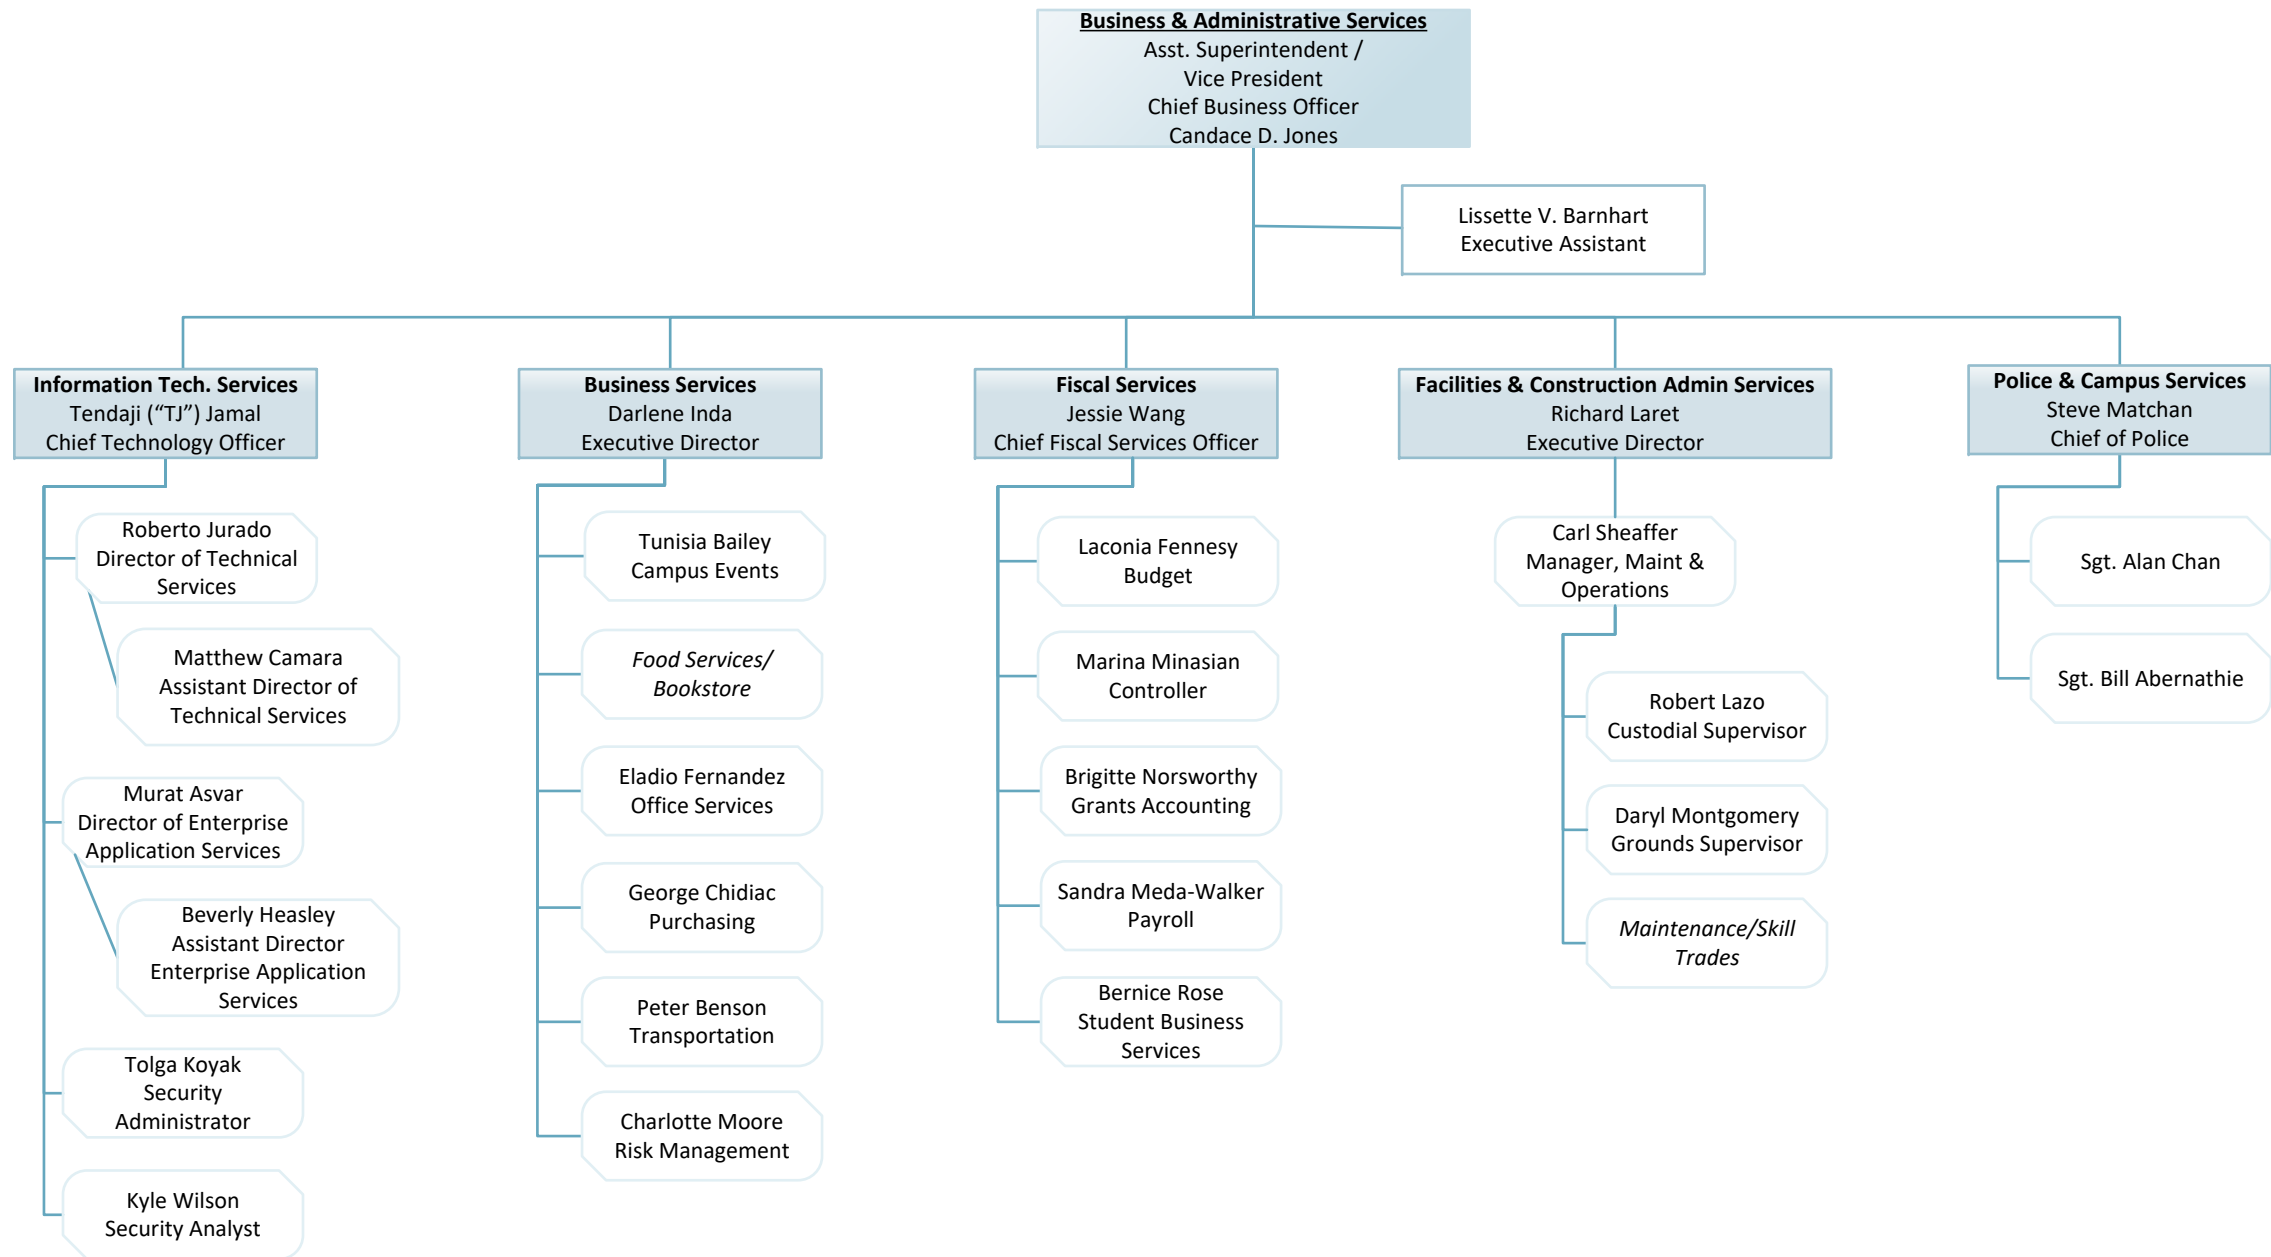

**District Administrative Staffing  
and Functional Chart**

Effective September 2023

**Consultants:**

Patricia Pejoumand, Accountant  
 Nancy Davis, Fundraising  
 Kyle Gelz, Writer  
 Kristine Tezdoradze, Social Media Flea Market

**Foundation**

**Human Resources**

**Division of Institutional Equity & Justice**

\* President's Leadership Council for Equity, Diversity and Justice (PLCEDJ) & Equal Employment Opportunity Advisory Committee (EEOAC)