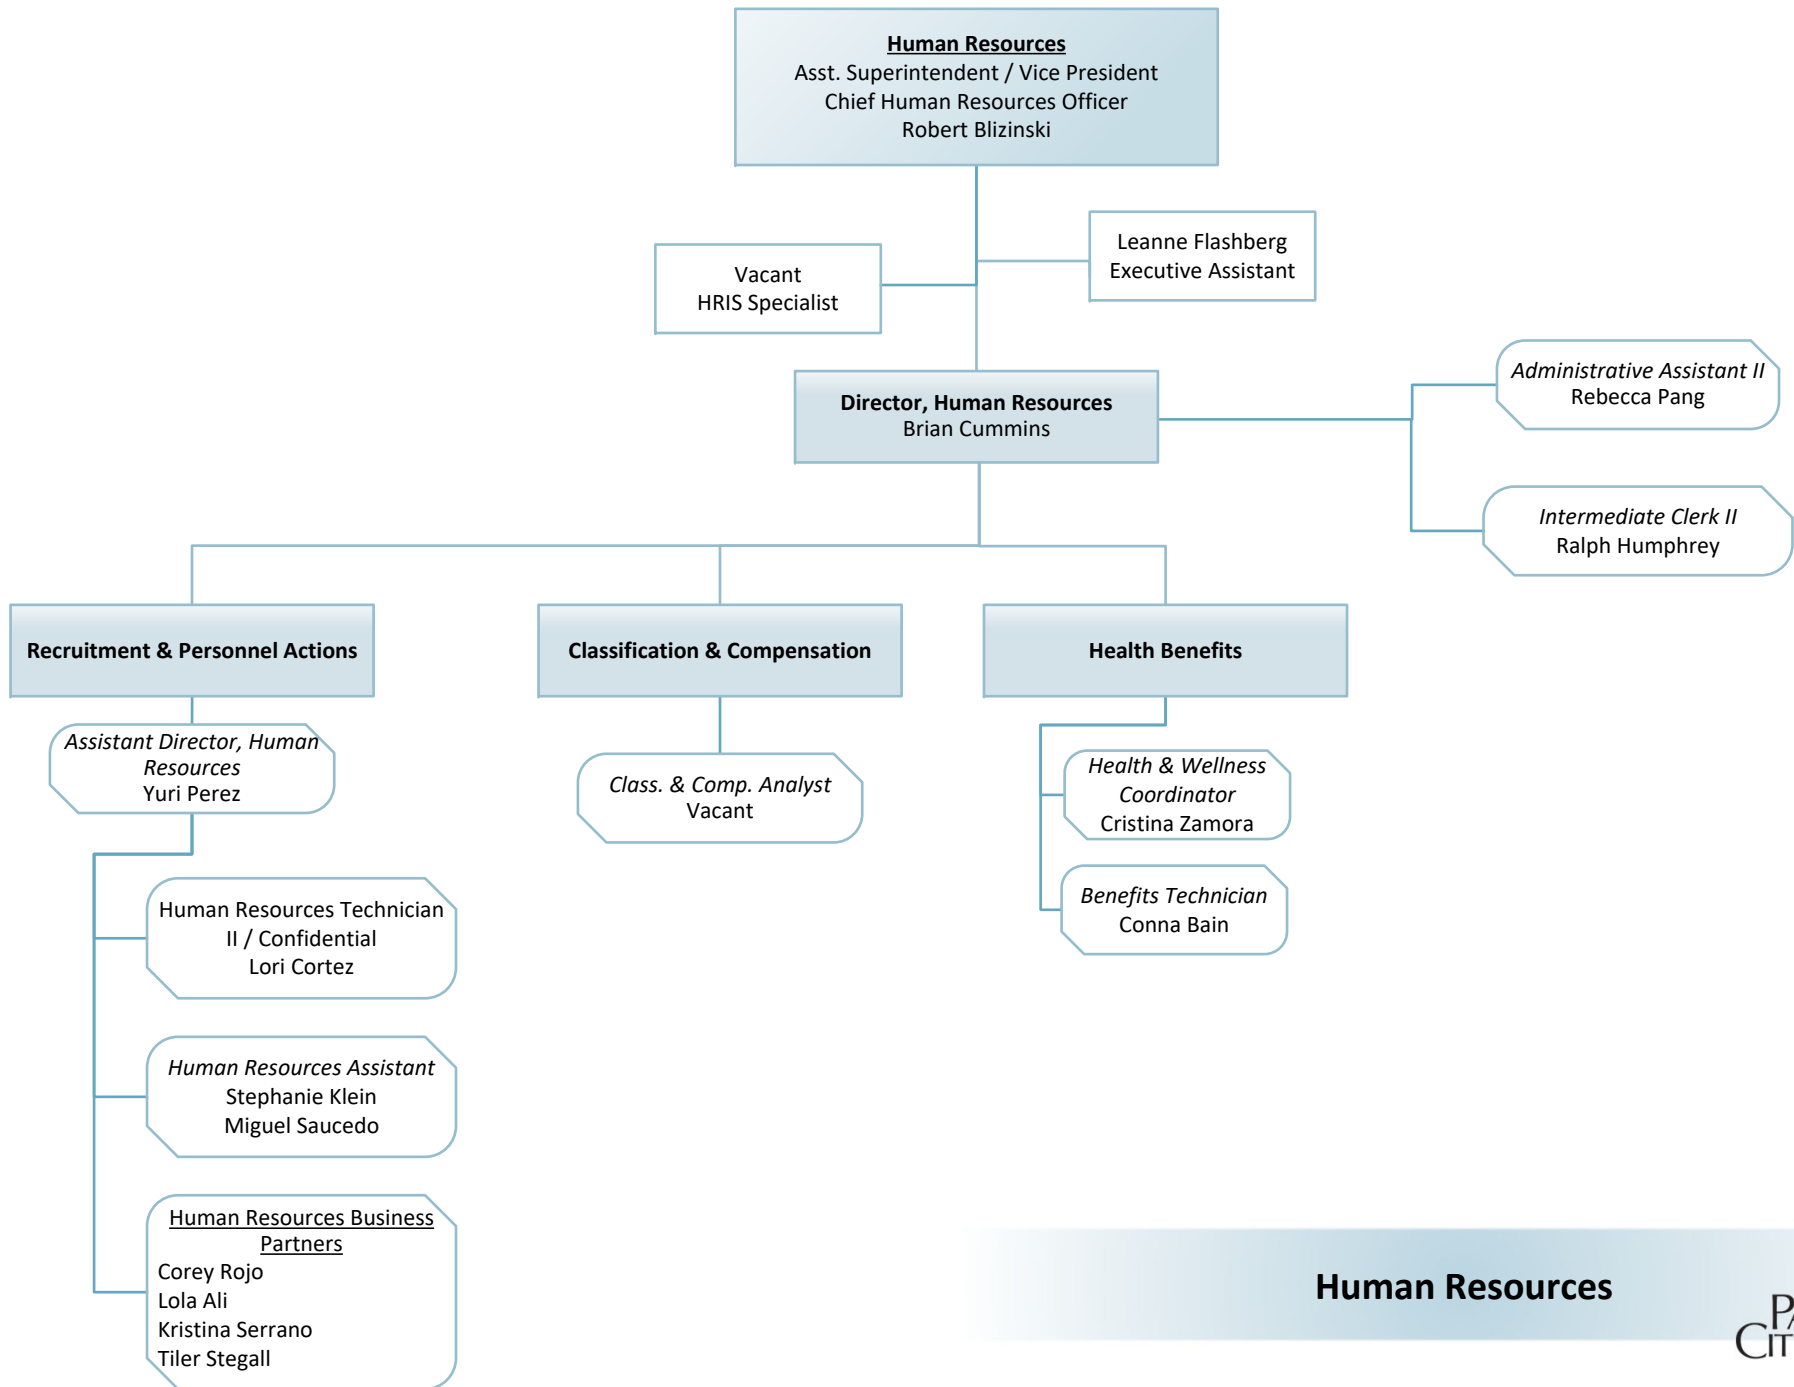

**District Administrative Staffing  
and Functional Chart**

Effective September 2023

**Consultants:**

Patricia Pejoumand, Accountant  
 Nancy Davis, Fundraising  
 Kyle Gelz, Writer  
 Kristine Tezdoradze, Social Media Flea Market

**Foundation**

**Human Resources**

**Division of Institutional Equity & Justice**

\* President's Leadership Council for Equity, Diversity and Justice (PLCEDJ) & Equal Employment Opportunity Advisory Committee (EEOAC)

**Instruction**  
Asst. Superintendent / Vice President  
Chief Instructional Officer  
Dr. Laura Ramirez

Jo Elyn McGrath  
Executive Assistant

**Academic Divisions**

**Academic Services**  
Jaclyn Cevallos

Curriculum / Catalog  
Guided Pathways  
Learning Outcomes  
Writing Support Center

**Instruction**