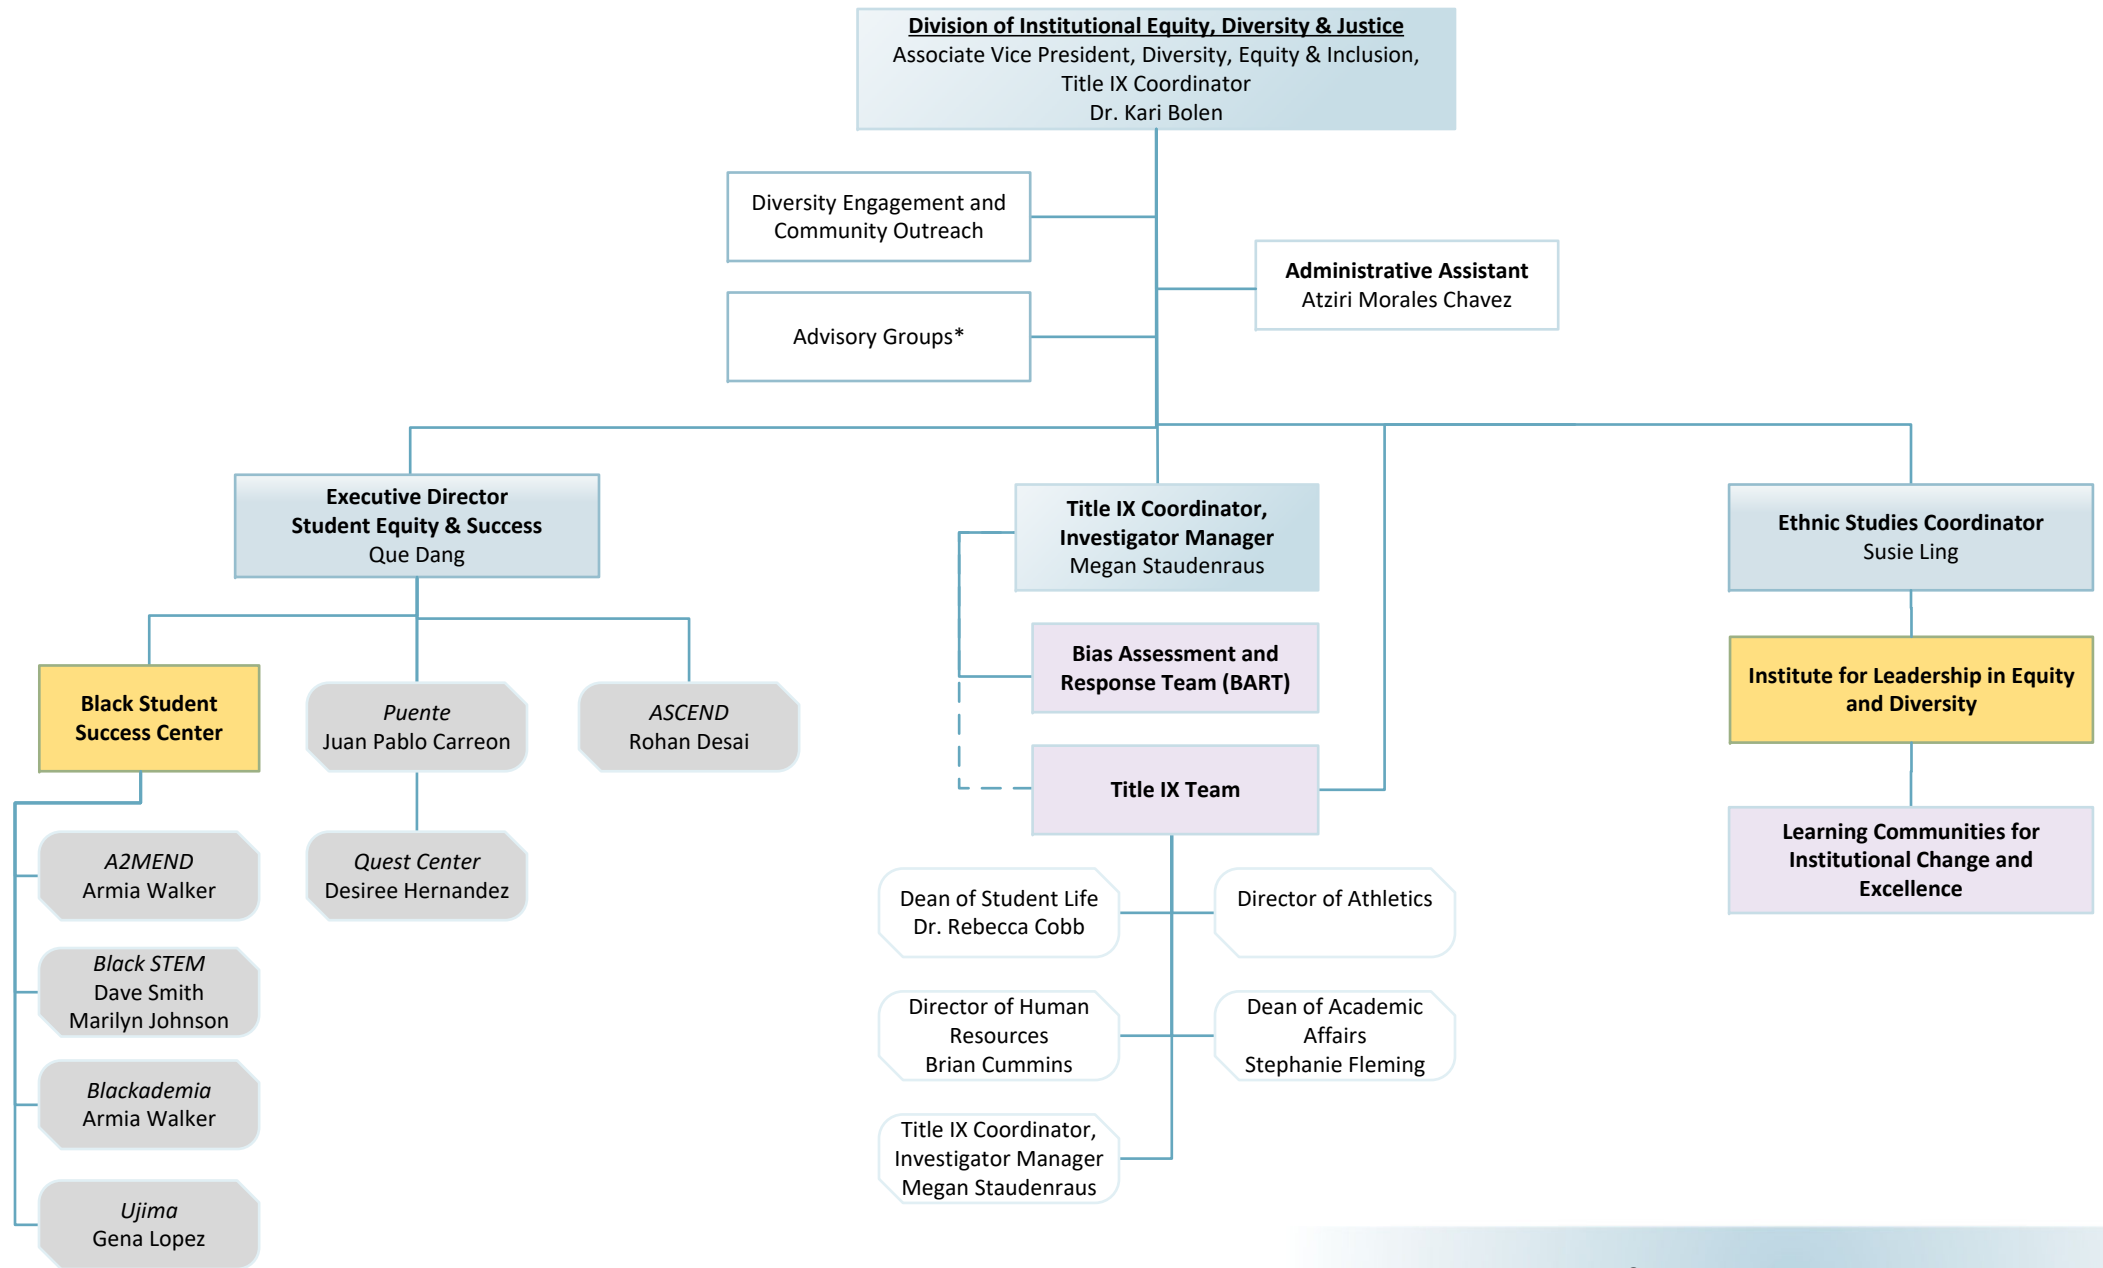

**District Administrative Staffing  
and Functional Chart**

Effective September 2023

**Consultants:**

Patricia Pejoumand, Accountant  
 Nancy Davis, Fundraising  
 Kyle Gelz, Writer  
 Kristine Tezdoradze, Social Media Flea Market

**Foundation**

**Human Resources**

**Division of Institutional Equity & Justice**

\* President's Leadership Council for Equity, Diversity and Justice (PLCEDJ) & Equal Employment Opportunity Advisory Committee (EEOAC)

**Instruction**  
Asst. Superintendent / Vice President  
Chief Instructional Officer  
Dr. Laura Ramirez

Jo Elyn McGrath  
Executive Assistant

**Academic Divisions**

**Academic Services**  
Jaclyn Cevallos