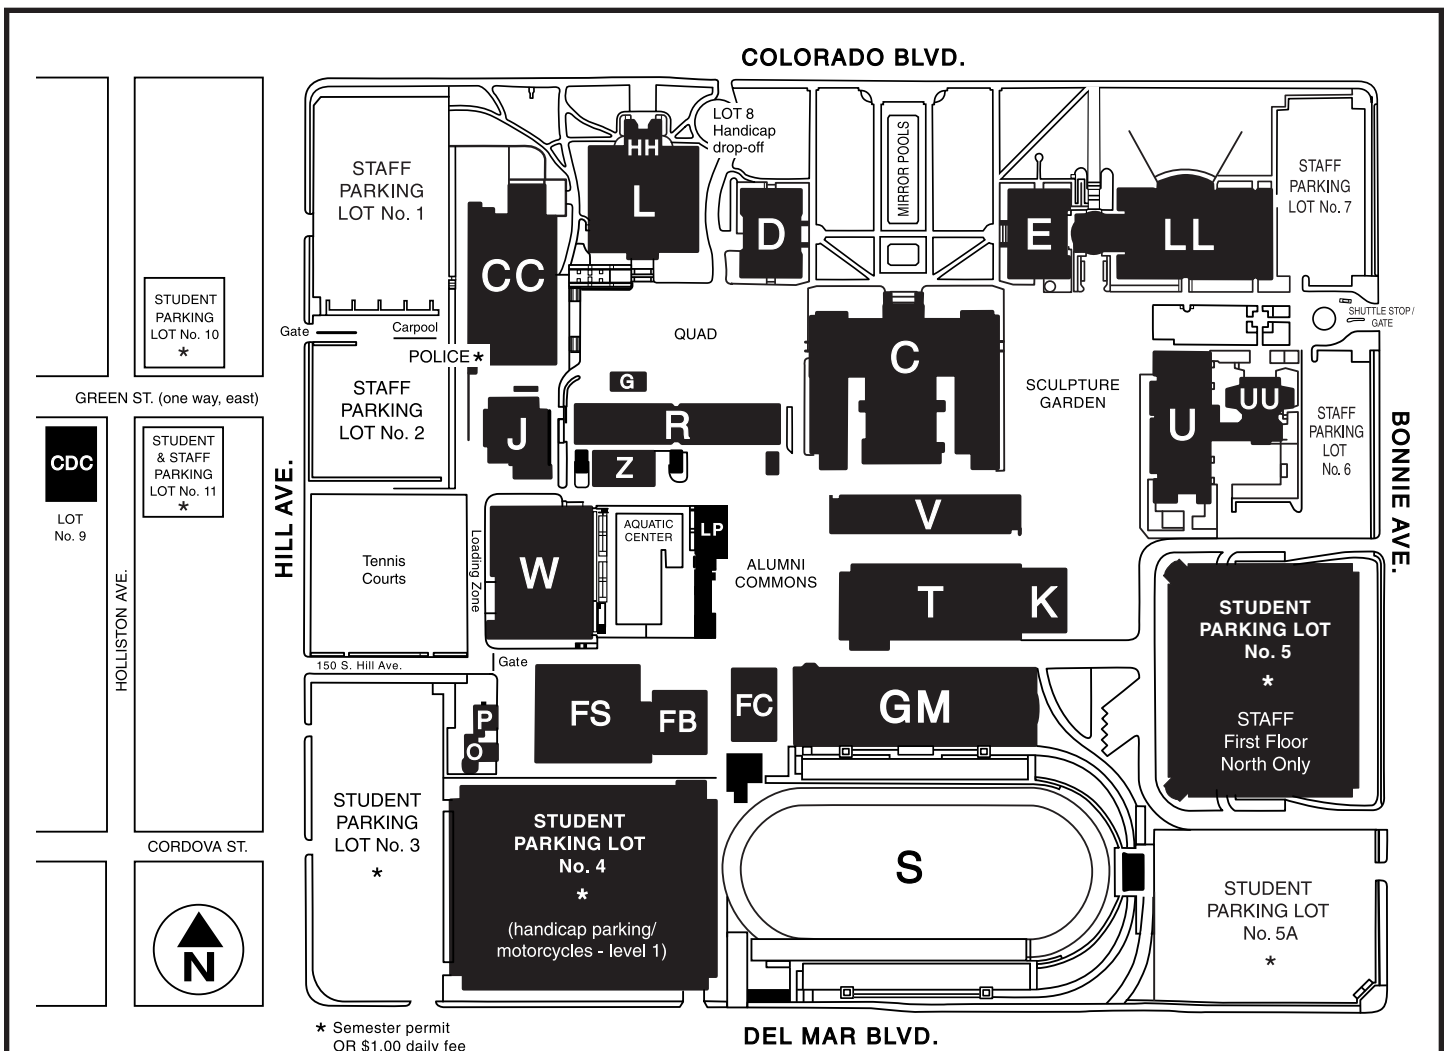

Pasadena City College - Campus Map

Revised 12/05

PASADENA CITY COLLEGE

1570 E. COLORADO BLVD., PASADENA, CA 91106-2003 • (626) 585-7123

Admissions and RecordsL113
 Art GalleryG
 Bank (Student Business Services)J
 BookstoreJ
 Business & Computer Technology
 DivisionR201
 CafeteriaCC
 Lancer's PassAlumni Commons
 Campus CenterCC
 Career CenterL103
 Counseling ServicesL104
 Disabled StudentsD209
 Engineering & Technology Division ...V212
 English DivisionC245
 EOP&SL107
 Extended Learning CenterD108
 Facilities Services/ShopsFS
 Financial Aid / ScholarshipsL114
 ForumUU
 Graphic Communications
 TechnologyT130